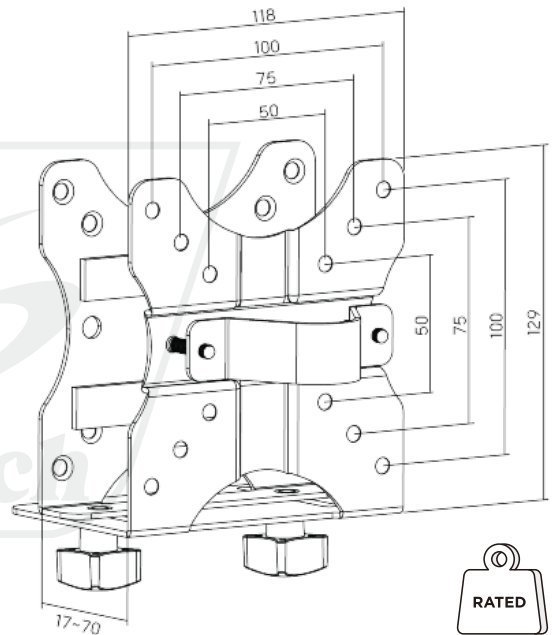

SH CP1 CPU HOLDER

MULTIFUNCTIONAL THIN CLIENT CPU HOLDER

Weight Capacity
5kg/11lbs